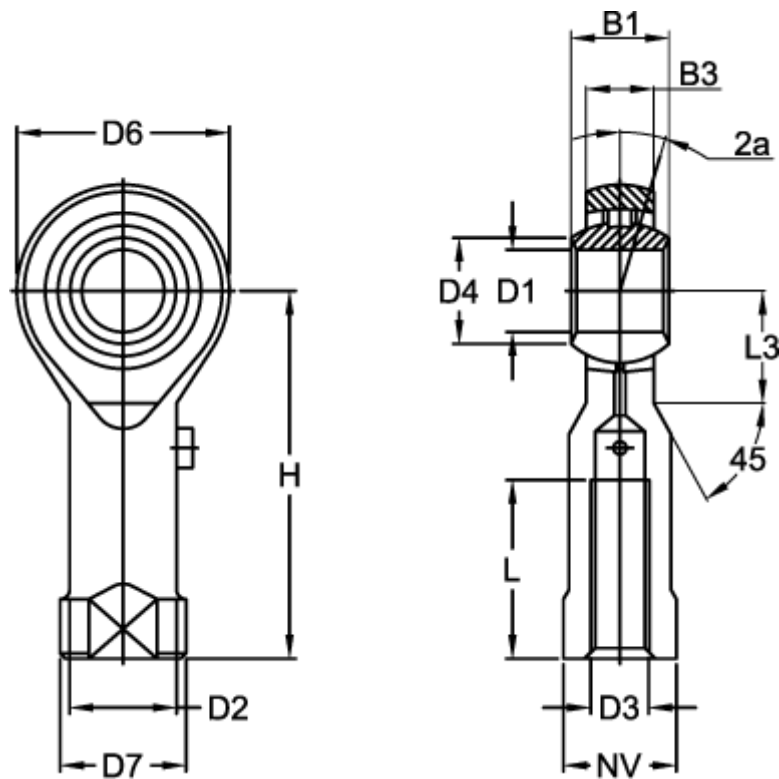

Article number: 03703030

Description: Fluro rod end BRTF 30 L
threaded left with roller bearing

Measures

Angel 2a = 7.5	D7	= 50
B1 = 37	Dynamic load C (N)	= 32500
B3 = 25.00	H	= 110
D1 = 30	L	= 51
D2 = 40.0	L3	= 35
D3 = M30x2	Max rpm	= 450
D4 = 34.5	NV	= 41
D6 = 70	Static load (N)	= 24850

Weight (kg) = 1.000